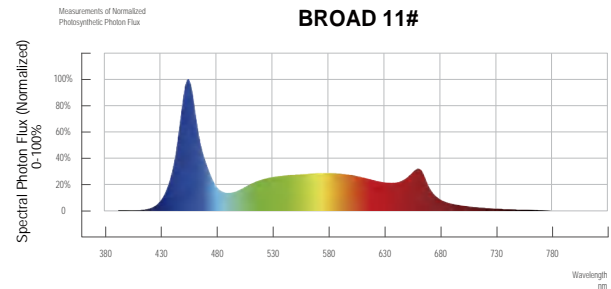

SG02-A Clone Lights

Length with 60cm/90cm/120cm/150cm(24 " /36 " /48 " /59 ")

Spectral Distribution