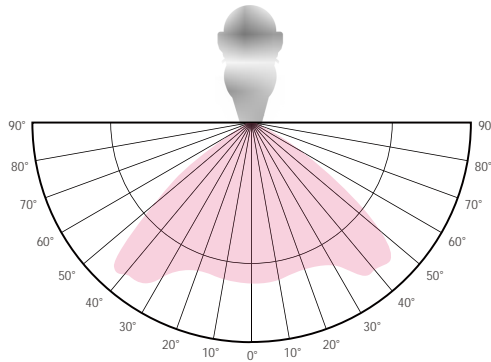

Customized Spectrum

PPFD

120 degree standard beam

With regards to light distribution SG02 have opted for a wide beam 120 degrees output. In this way you can easily obtain a perfect flat light level over bars, what makes the system also suitable for lower crop light levels.

Muizlux SG02 Clone light is engineered to deliver consistent levels of photosynthetic flux density (PPFD). SG02 deliver a superior seedling spectrum, specially tailored to promote quick rooting, overall plant health, and vigorous early growth in both stem cuttings and seedlings.