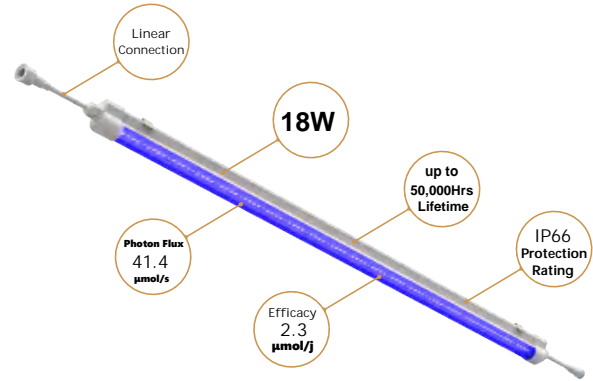

# SG02-A Clone Lights

Length with 60cm/90cm/120cm/150cm(24 " /36 " /48 " /59 " )

The Muizlux LED grow light tube offers a unique platform for single and multi-layer crop cultivation plant factories.

By positioning the LED grow light tube as close as possible towards the crops, all the produced light is steered in the crop in the most effective way.

The light intensity on the plant canopy can be determined by the distance to the crop, the number of light bars on the surface as well as by light output controls on the lamps itself. In this way you can optimize the PPF needed light level on the crop to the growth stage of the plants.

The Muizlux LED grow light tube can be installed in a horizontal setup with each lamp parallel to each other and bridged by a cable as in most tradition grow light setups, but can also be directly interconnected to each other to generate a long line of light in the grow rack installations.