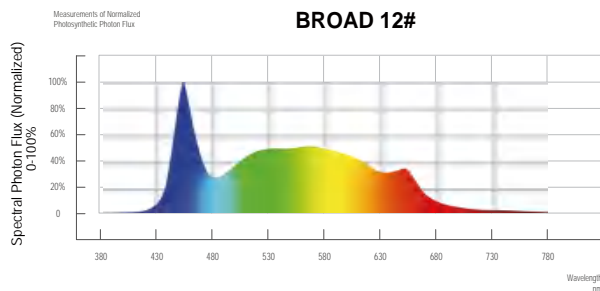

SG02-A Clone Lights

Length with 60cm/90cm/120cm/150cm(24 " /36 " /48 " /59 ")

Spectral Distribution