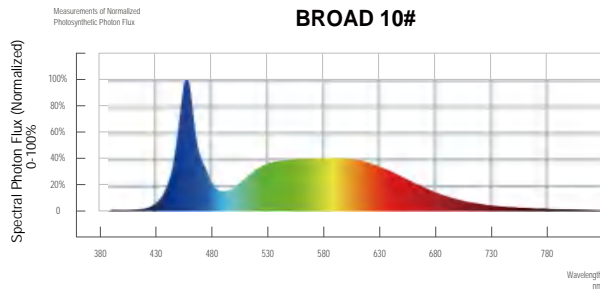

SG02-A Clone Lights

Length with 60cm/90cm/120cm/150cm(24 " /36 " /48 " /59 ")

Spectral Distribution