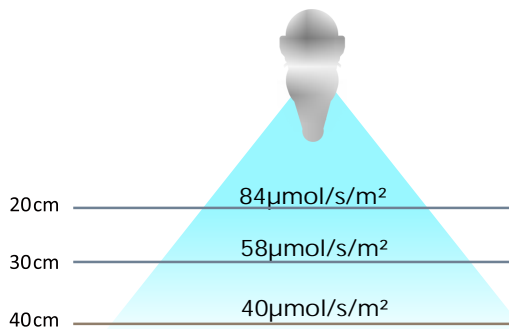

SG02-A-1.2m-18W-SINGLE-PPFD