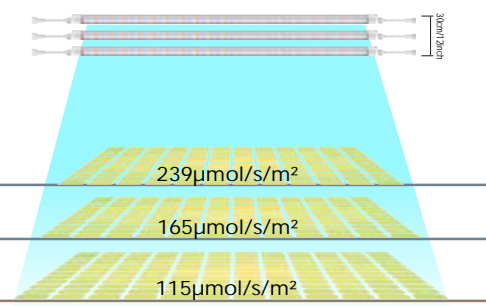

SG02-A-1.2m-18W-GROUP-PPFD

Contact **Muizlux**
support@muizlux.com
www.muizlux.com